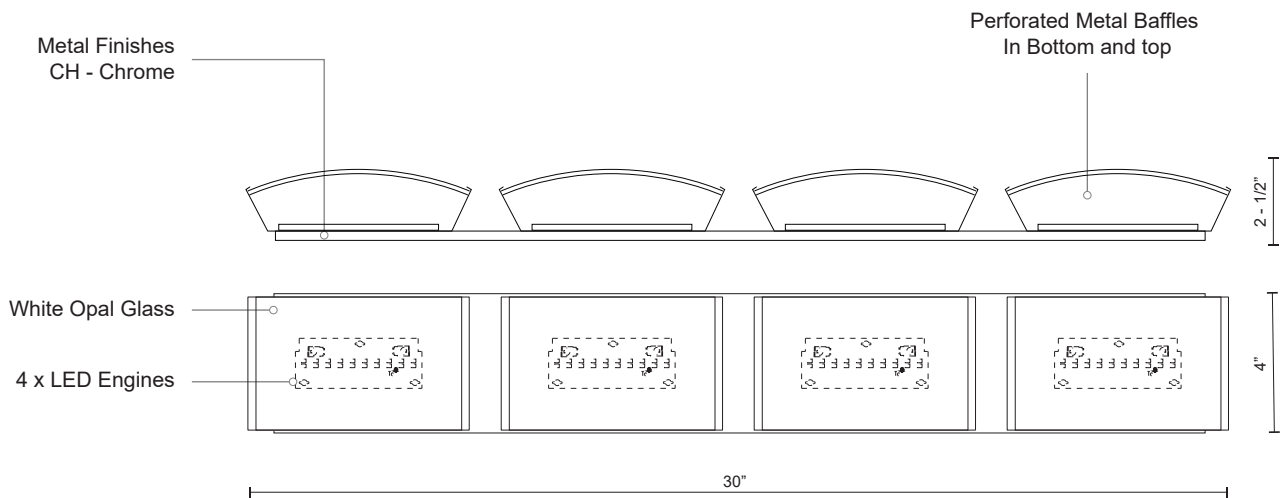

701064-LED

SPECIFICATION SHEET

PROJECT		
DATE		TYPE

Sophisticated LED technology meets vanity with modern simplicity

- White opal glass
- Chrome details
- Dimmable with ELV dimmer (Not included)
- 120V

Color Temp 3000K
CRI (Ra) >80
Dimming 100% - 10%
Rated Life 50,000 hours

Voltage	Watt	LED Lumens	Delivered Lumens	Finish(es)
120V	26W	4 x 600	1600	CH